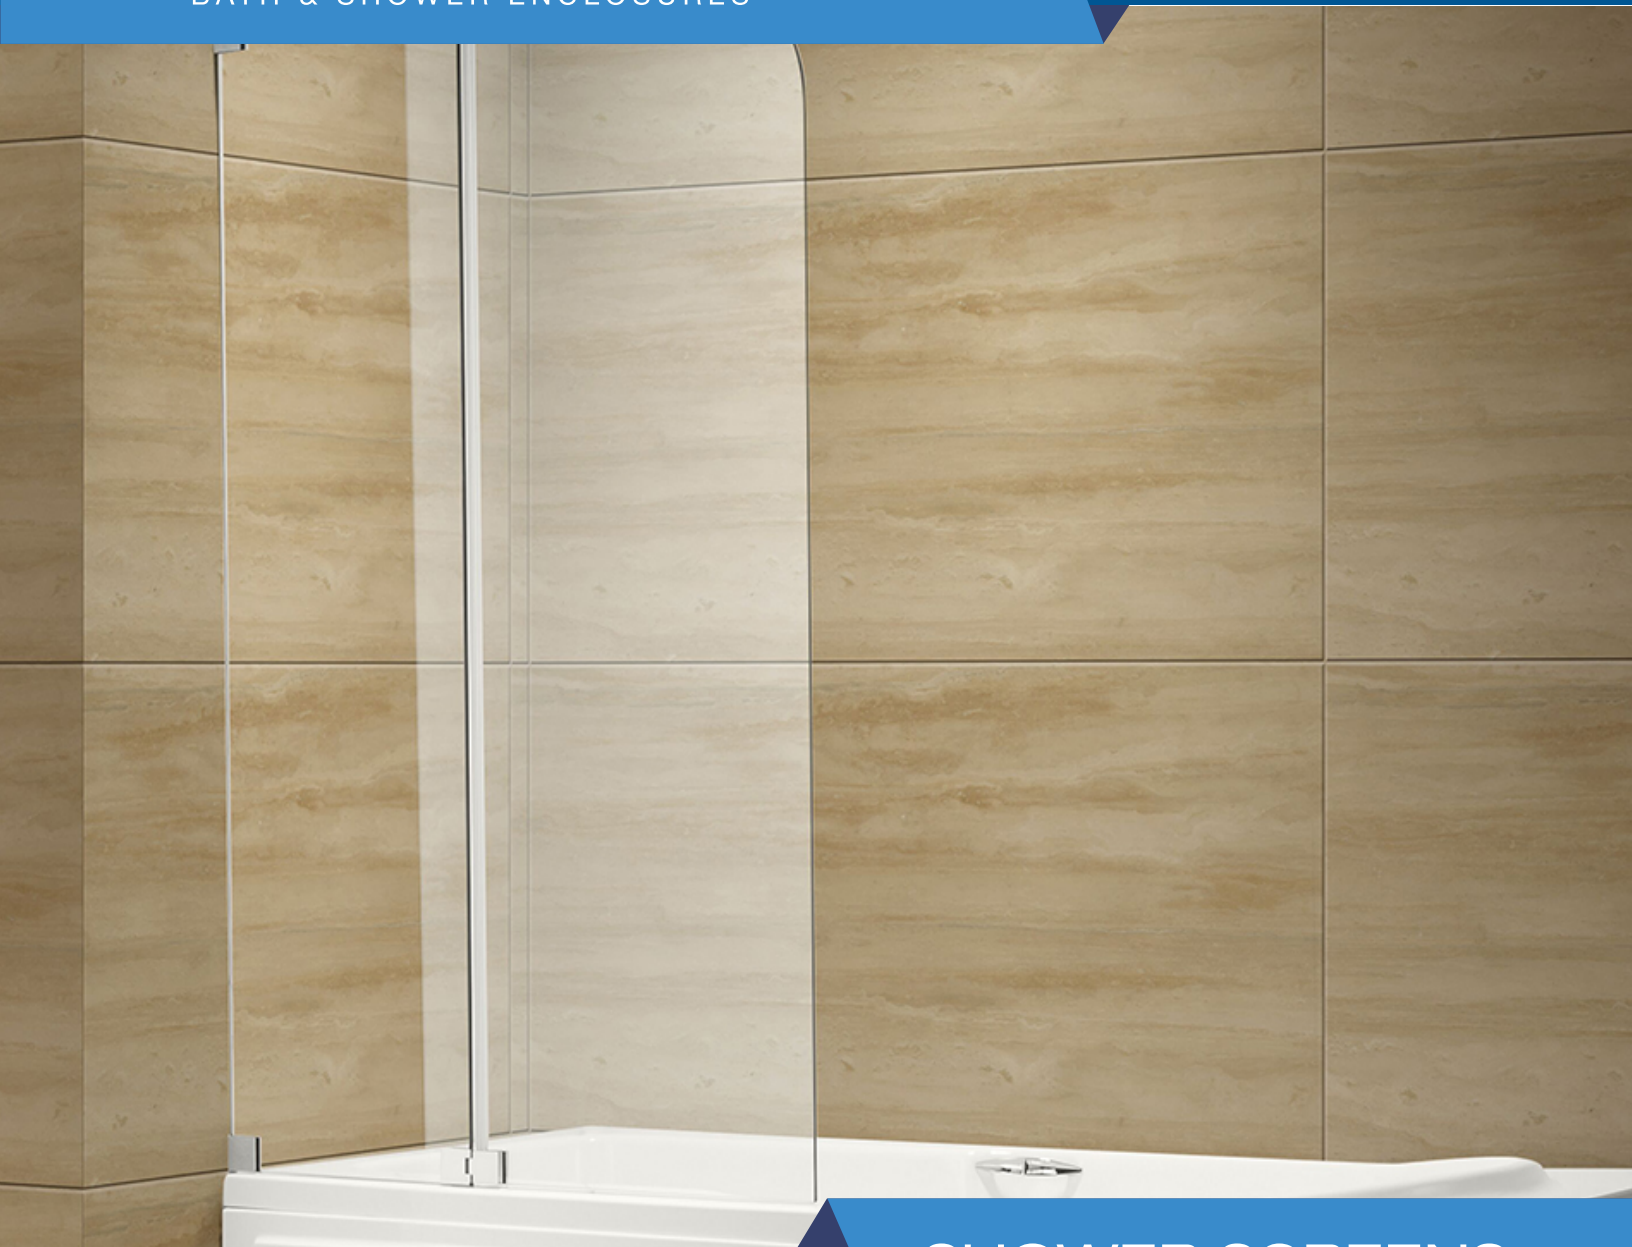

LANTIN

BATH & SHOWER ENCLOSURES

SHOWER SCREENS

Hangzhou Blue-Sky Safety Glass Co., Ltd.

Lantin has been designing and manufacturing frameless shower doors in the China for over 18 years. Our deep experience in design and manufacturing, combined with ongoing investments in new products and production technology, results in the highest quality shower door on the market.

PRODUCT INFORMATION: L-P05

| GLASS | GLASS PATTERN | SPECIAL TREATMENT | SIZE | CERTIFICATE |
|----------|---|--|---|------------------------|
| 6,8,10mm | Clear Ultra Clear Frosted Tinted | Easy-Cleaning Coating Anti-Shatter Film | 800*2000,900*2000, 1000*2000,1200*2000 | CE AS/NZS 2208 SGCC |